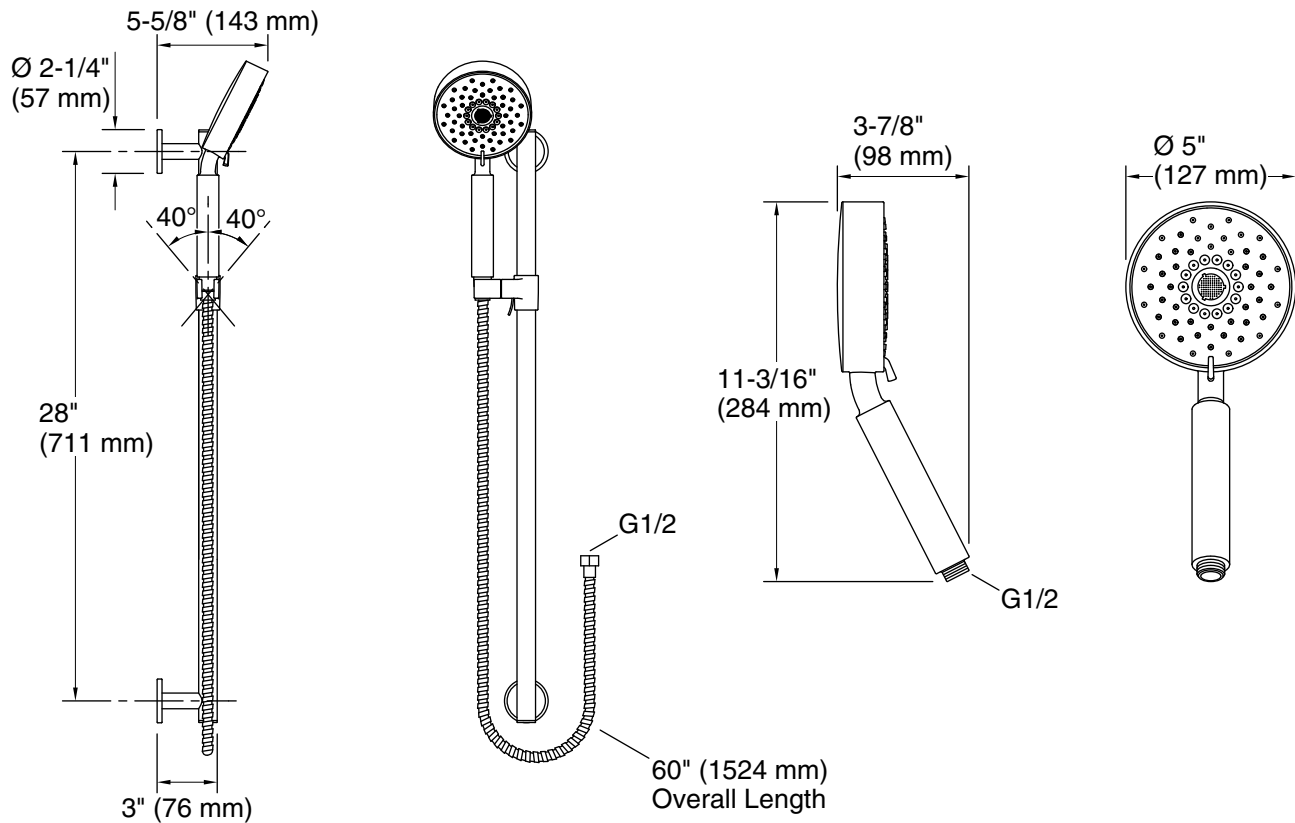

#### Features

- Includes Purist® 1.75-gpm multifunction handshower, 60" metal hose, 30" slidebar and contemporary slidebar trim.
- Multifunction shower head and handheld shower head each have advanced spray engines to provide three experiences: full coverage, pulsating massage, and silk spray.
- Full-coverage spray produces an encompassing spray ideal for everyday use.
- Pulsating massage spray targets sore muscles to ease away aches and pains.
- Silk spray releases a dense, luxurious spray ideal for rinsing.
- Thumb tab allows for a smooth transition between sprays.
- Combination of balance, weight, grip, and angle makes this handshower comfortable and easy to use.
- MasterClean™ sprayface features an easy-to-clean surface that withstands mineral buildup.
- 1.75 gpm (6.6 lpm) flow rate.
- 30" slidebar features adjustable mounting brackets for installation flexibility.
- Coordinates with Purist®, Stillness®, and Composed® faucets and accessories.
- Features a nonpositive shutoff: water-saving pause mode to temporarily reduce water flow.

#### Technical Information

All product dimensions are nominal.

#### Handshower:

Rated maximum flow: 1.75 gal/min (6.6 l/min)  
Pressure: 45 psi (3.1 bar)